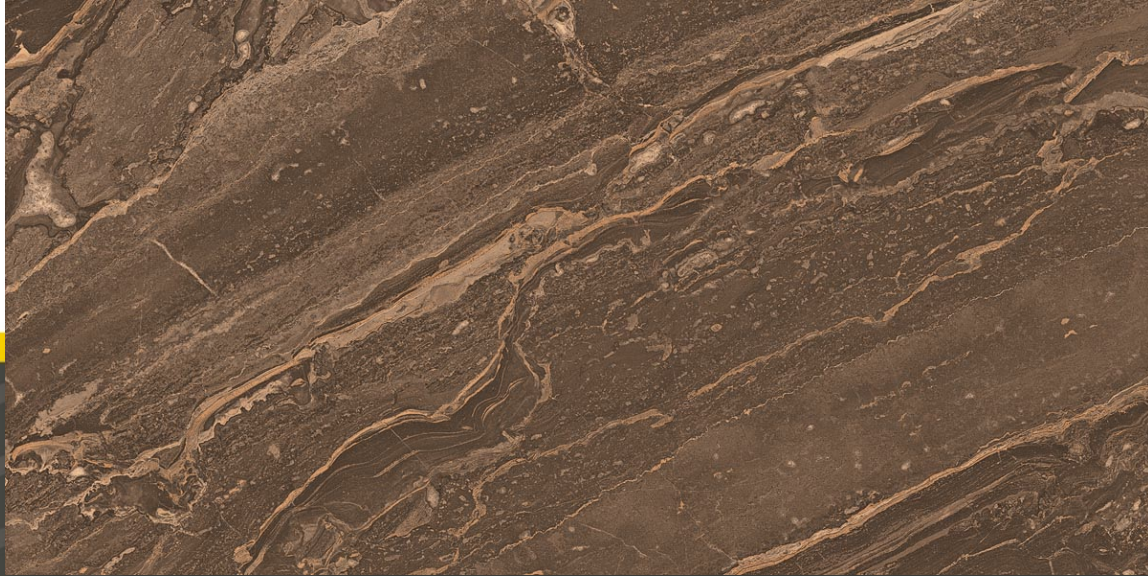

600 X 1200 MM

GLOSSY COLLECTION-
2020

WILLIAM MAROON