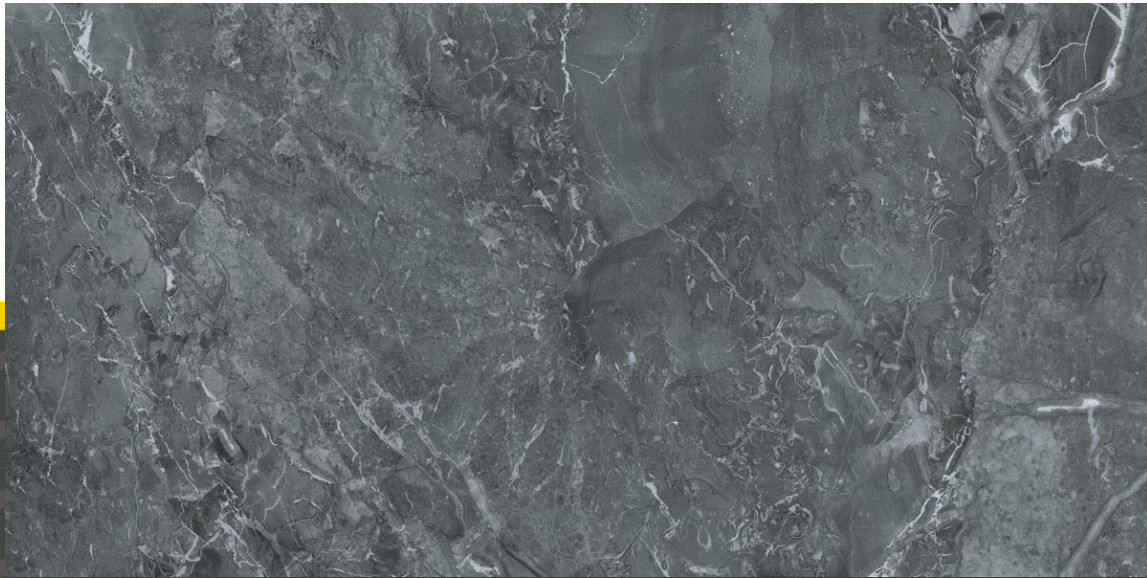

600 X 1200 MM

GLOSSY COLLECTION-
2020

ARTIC BLACK