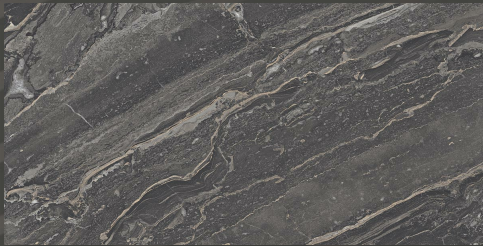

## WILLIAM NERO

600 X 1200 MM

GLOSSY COLLECTION-  
2020

**WILLIAM MAROON**

600 X 1200 MM

GLOSSY COLLECTION-  
2020

**WLLIAM NERO**

600 X 1200 MM