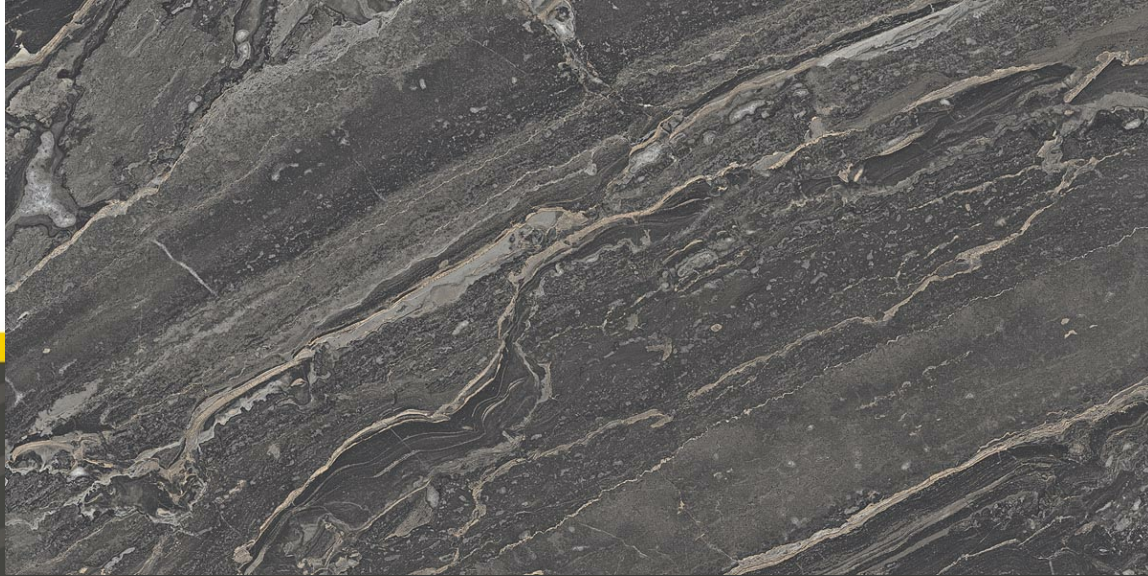

## WILLIAM NERO

600 X 1200 MM

GLOSSY COLLECTION-  
2020

**WILLIAM MAROON**

600 X 1200 MM

GLOSSY COLLECTION-  
2020

**WLLIAM NERO**

600 X 1200 MM