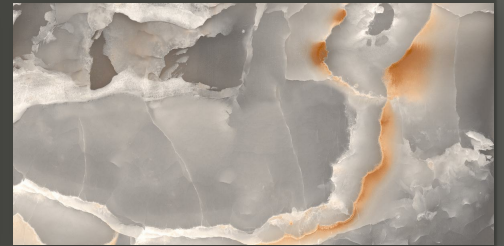

600 X 1200 MM

GLOSSY COLLECTION-
2020

GOLD ONYX