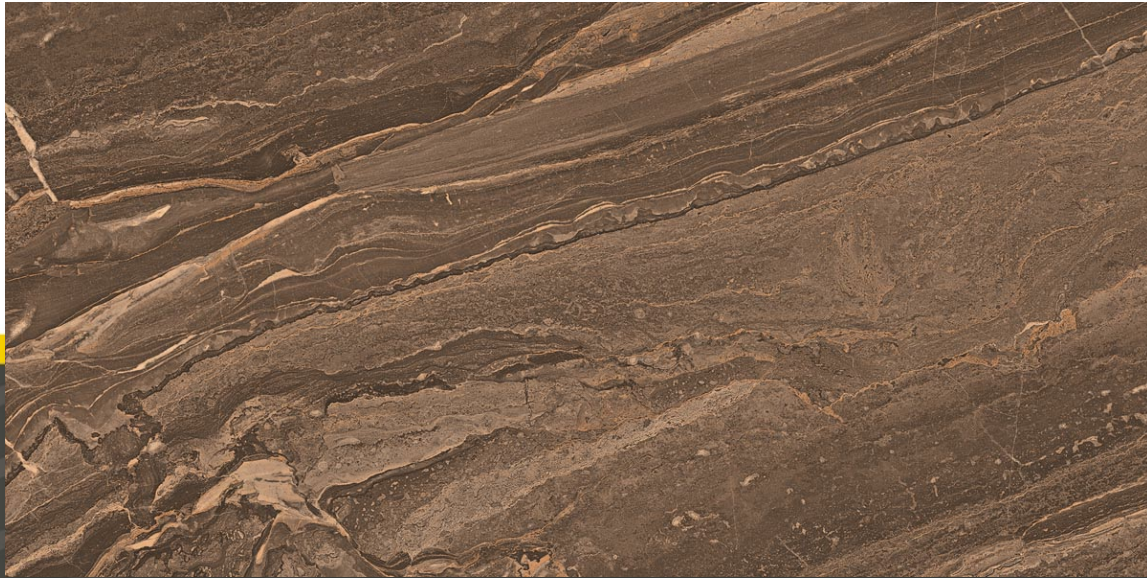

600 X 1200 MM

GLOSSY COLLECTION-
2020

WILLIAM MAROON