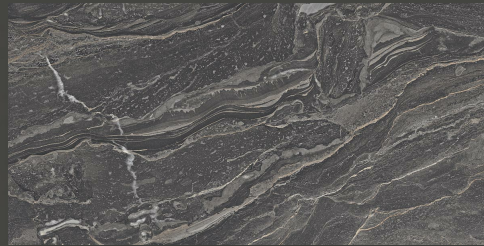

## WILLIAM NERO

600 X 1200 MM

GLOSSY COLLECTION-  
2020

**WILLIAM MAROON**

600 X 1200 MM

GLOSSY COLLECTION-  
2020

**WLLIAM NERO**

600 X 1200 MM