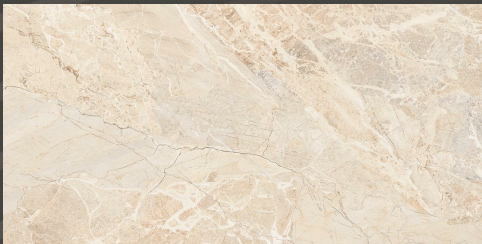

600 X 1200 MM

GLOSSY COLLECTION-
2020

ARIA CANDY