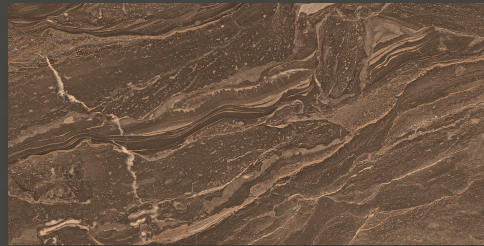

## WILLIAM NERO

600 X 1200 MM

GLOSSY COLLECTION-  
2020

**WILLIAM MAROON**

600 X 1200 MM

GLOSSY COLLECTION-  
2020

**WLLIAM NERO**

600 X 1200 MM