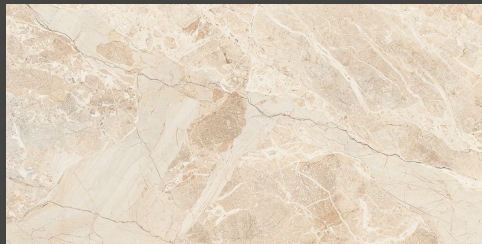

600 X 1200 MM

GLOSSY COLLECTION-
2020

ARIA CANDY