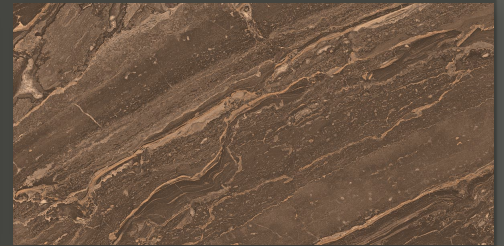

## WILLIAM NERO

600 X 1200 MM

GLOSSY COLLECTION-  
2020

**WILLIAM MAROON**

600 X 1200 MM

GLOSSY COLLECTION-  
2020

**WLLIAM NERO**

600 X 1200 MM