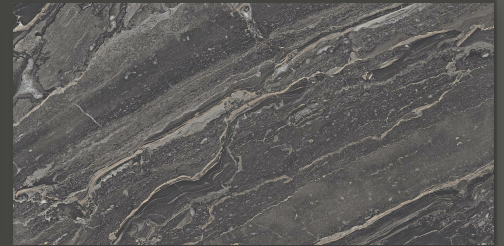

## WILLIAM NERO

600 X 1200 MM

GLOSSY COLLECTION-  
2020

**WILLIAM MAROON**

600 X 1200 MM

GLOSSY COLLECTION-  
2020

**WLLIAM NERO**

600 X 1200 MM